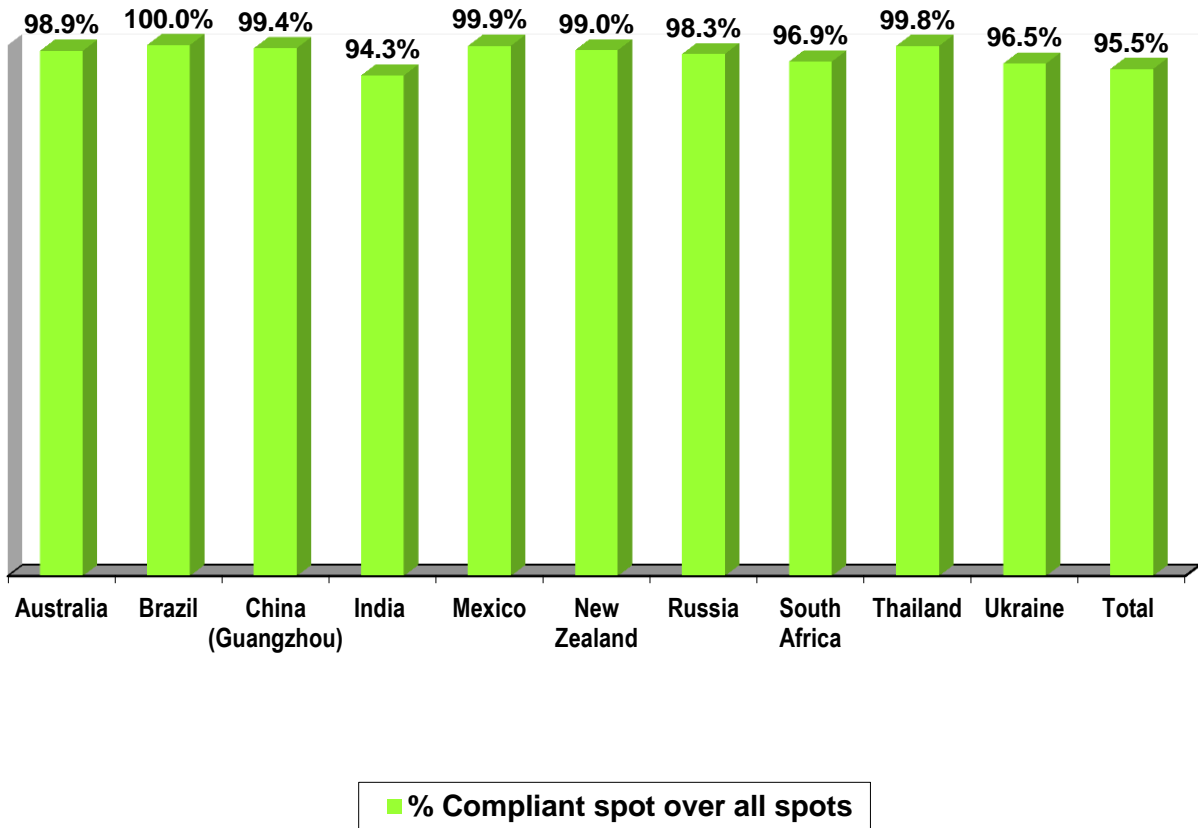

Results

Fig 1: Television Overall Compliance Results (All spots included) (2011)