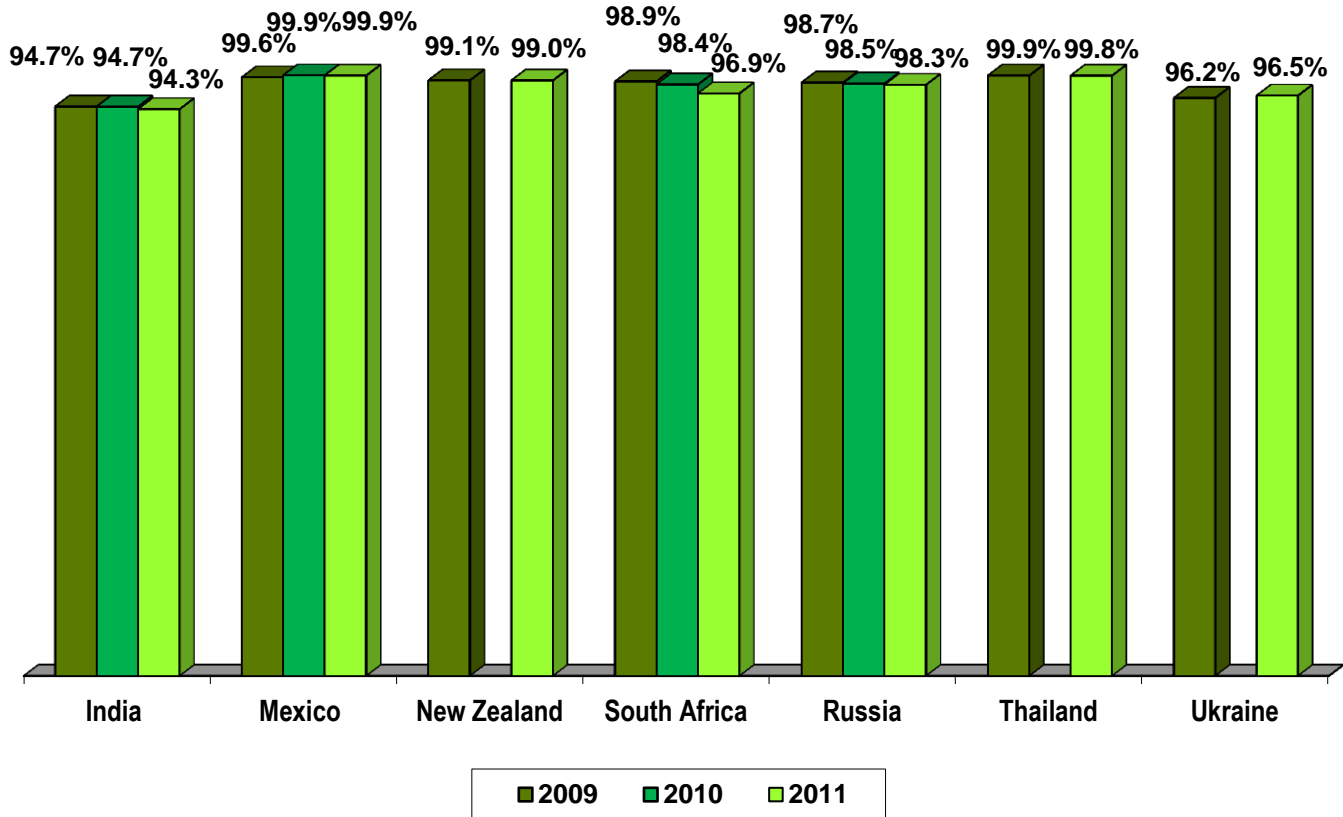

Measuring Change: Trends in ICBA Member Companies' Television Advertising

Fig. 2: 2011 vs. 2010 vs. 2009 Compliance Results (All Spots)